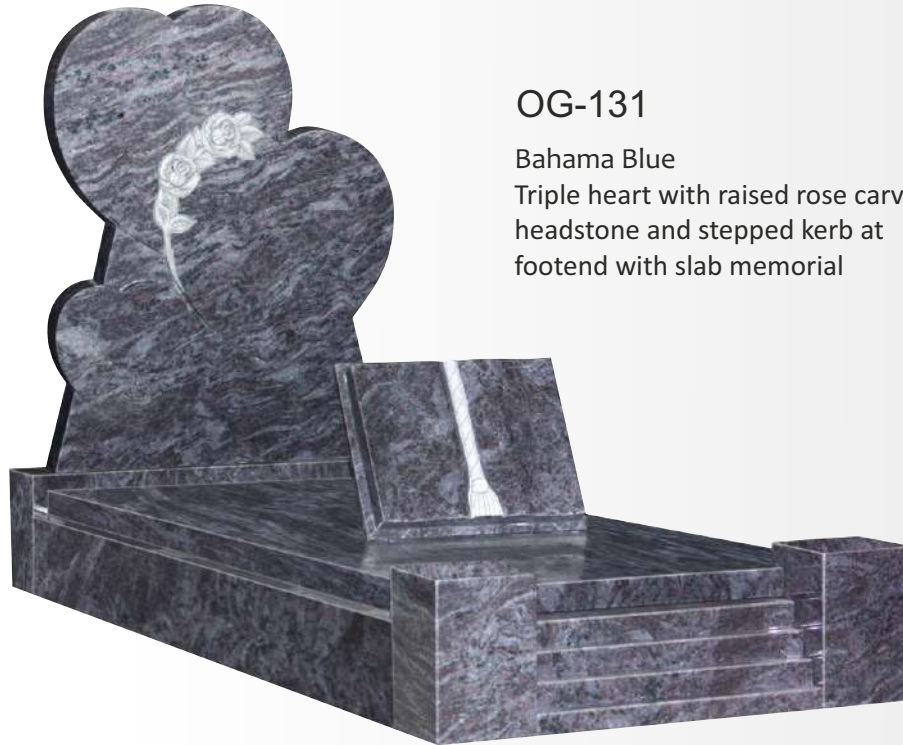

OG-131

Bahama Blue
Triple heart with raised rose carving
headstone and stepped kerb at
footend with slab memorial