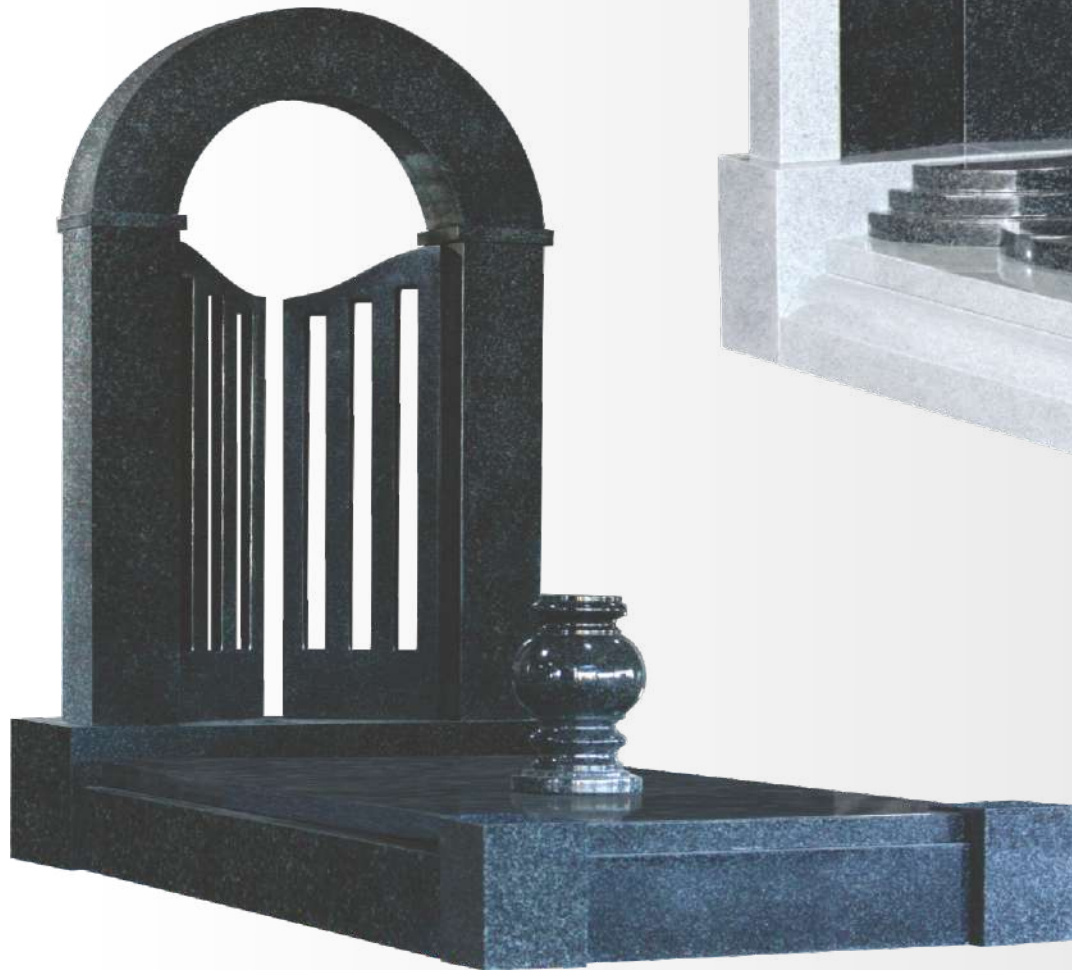

OG-111

LIGHT Grey/DARK GREY

Gates with raised heart arch, steps and pathway to heaven. Bold mould edge kerbs enhance the memorial.

OG-112

INDIAN DARK GREY

Arch with gates to heaven, kerb with slab memorial. Book or Heart tablet can be added for additional inscription