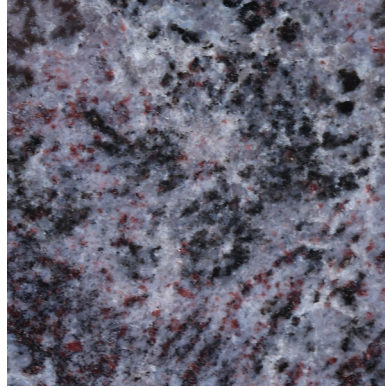

Bahama Blue