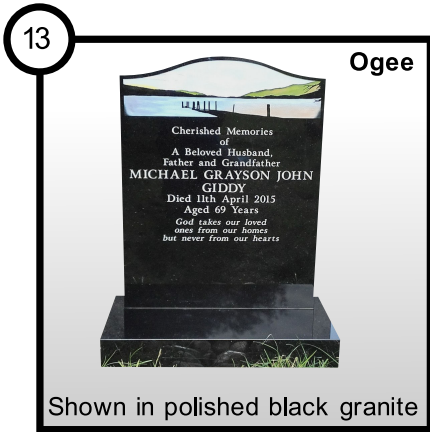

Headstones

Samples shown here are available in a range of sizes, materials, colours and designs. If you have special requirements we will be happy to discuss them with you.