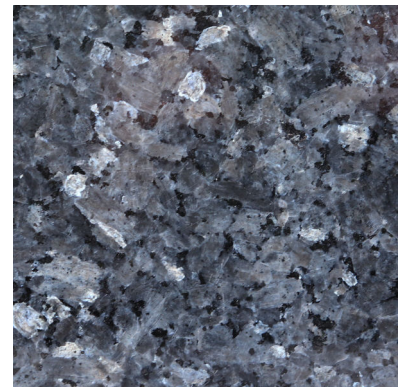

Granite Colours (Ask us about other stone colours and materials)

Colours and textures shown here are representative only and serve to indicate the colour and texture in a general way. Printed colours do not necessarily portray a completely accurate replica of the finished object. Natural materials will always vary in colour, texture and structure.

Blue Pearl