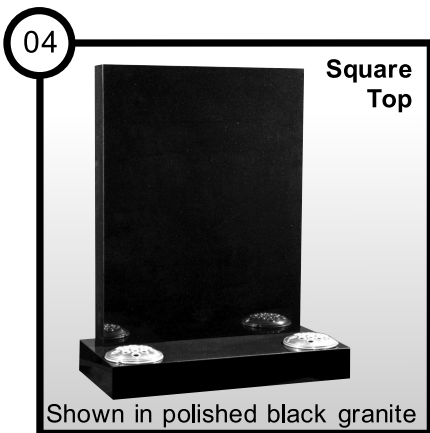

Headstones

Samples shown here are available in a range of sizes, materials, colours and designs. If you have special requirements we will be happy to discuss them with you.