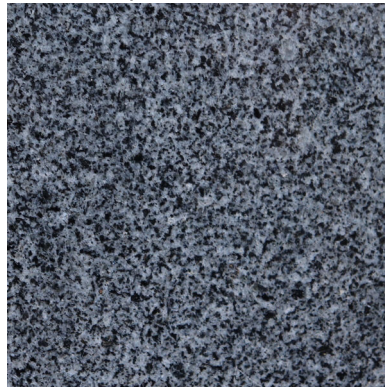

Granite Colours (Ask us about other stone colours and materials)

Colours and textures shown here are representative only and serve to indicate the colour and texture in a general way. Printed colours do not necessarily portray a completely accurate replica of the finished object. Natural materials will always vary in colour, texture and structure.

Black

Bahama Blue

Red

Steel Grey

Sea Grey

Aurora

South African Grey

Karen