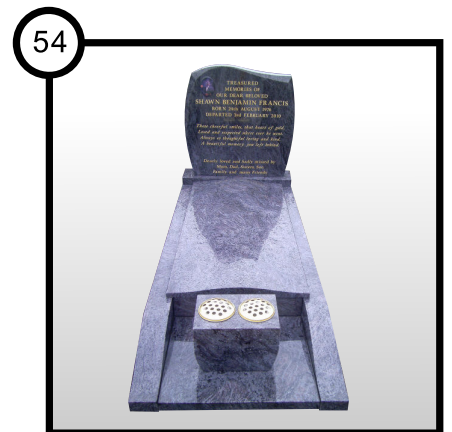

Kerbsets

Samples shown here are available in a range of sizes, materials, colours and designs. If you have special requirements we will be happy to discuss them with you.