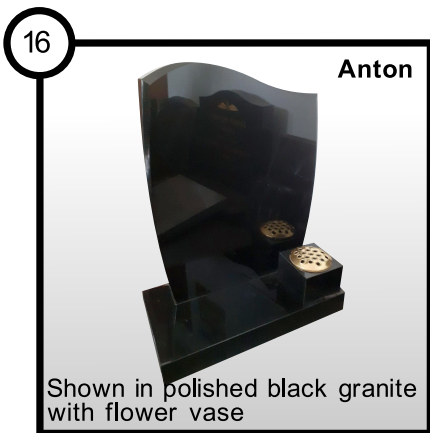

Refurbishing memorials involves gently removing the eroded surface layer of stone to reveal the pristine surface beneath. We then re-carve and refinish inscriptions and features as needed either in situ or in our specialist workshops. We then carefully restore the polished or textured finish of the stone, a process which helps protect the surface from the elements for many years to come.

Headstones

Samples shown here are available in a range of sizes, materials, colours and designs. If you have special requirements we will be happy to discuss them with you.

Headstones

Samples shown here are available in a range of sizes, materials, colours and designs. If you have special requirements we will be happy to discuss them with you.